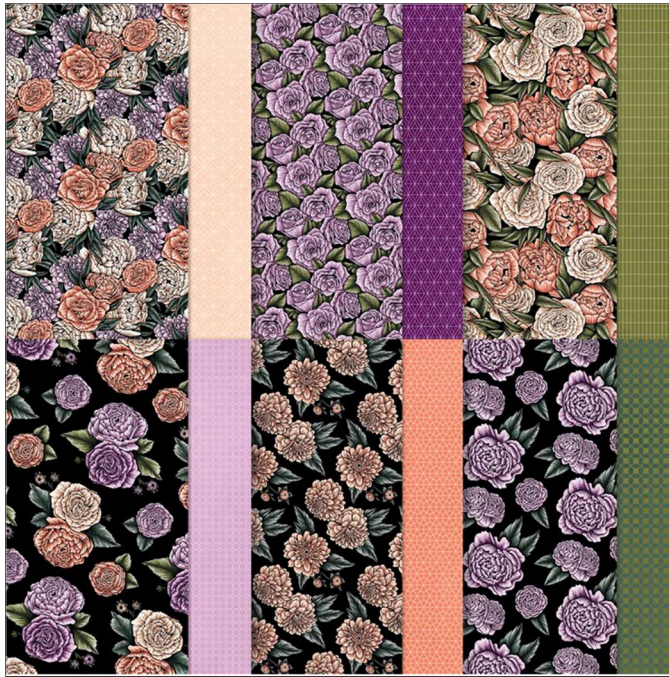

Sale-a-Bration

Favored Flowers Designer Series Paper
Paper Basics • 12" x 12" (30.5 x 30.5 cm) • Designer Series Paper®

Designer Series Paper®
Favored Flowers
Designer Series Paper

Set of 12 sheets Level 1. 2 each of 6 double-sided designs. Acid free, lignin free.

SAB 23 Page 11 160833

French: Papier De La Série Design Fleurs De Prédilection

German: Designerpapier Beeindruckende Blumen

Colors: Basic Black, Blackberry Bliss, Calypso Coral, Evening Evergreen, Fresh Freesia, Petal Pink